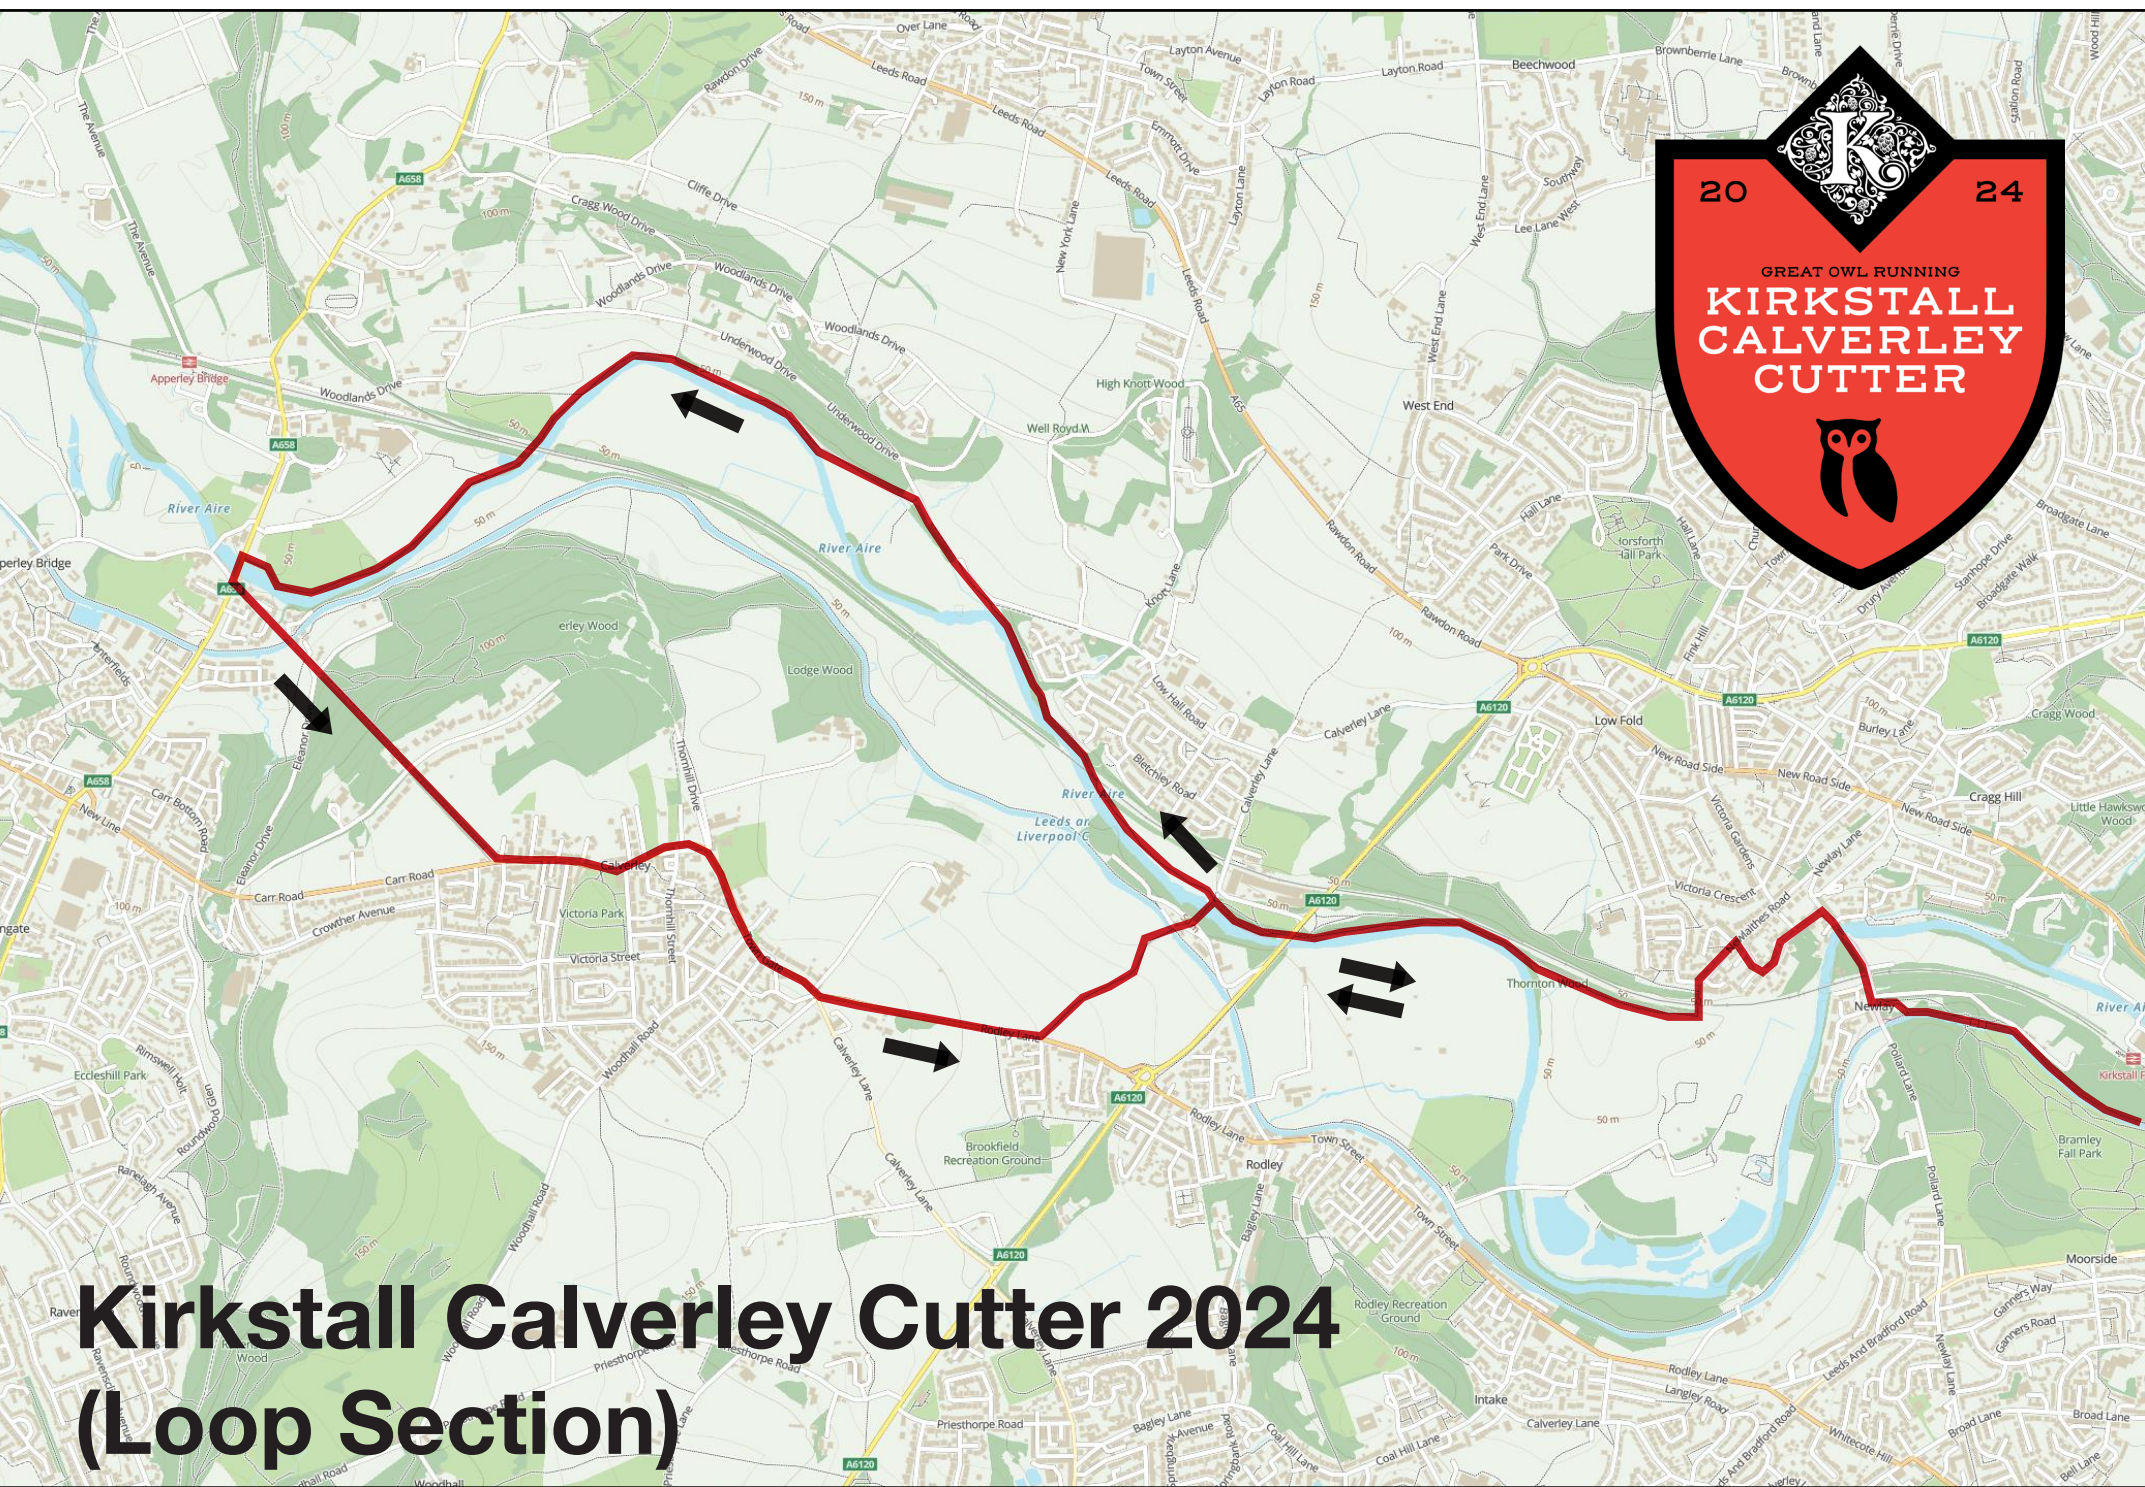

KIRKSTALL CALVERLEY CUTTER 2024

Kirkstall Calverley Cutter 2024

(Loop Section)

500 m
2000 ft

KIRKSTALL CALVERLEY CUTTER 2024

Kirkstall Calverley Cutter 2024 (Eastern Section)

start finish

400 m 1000 ft